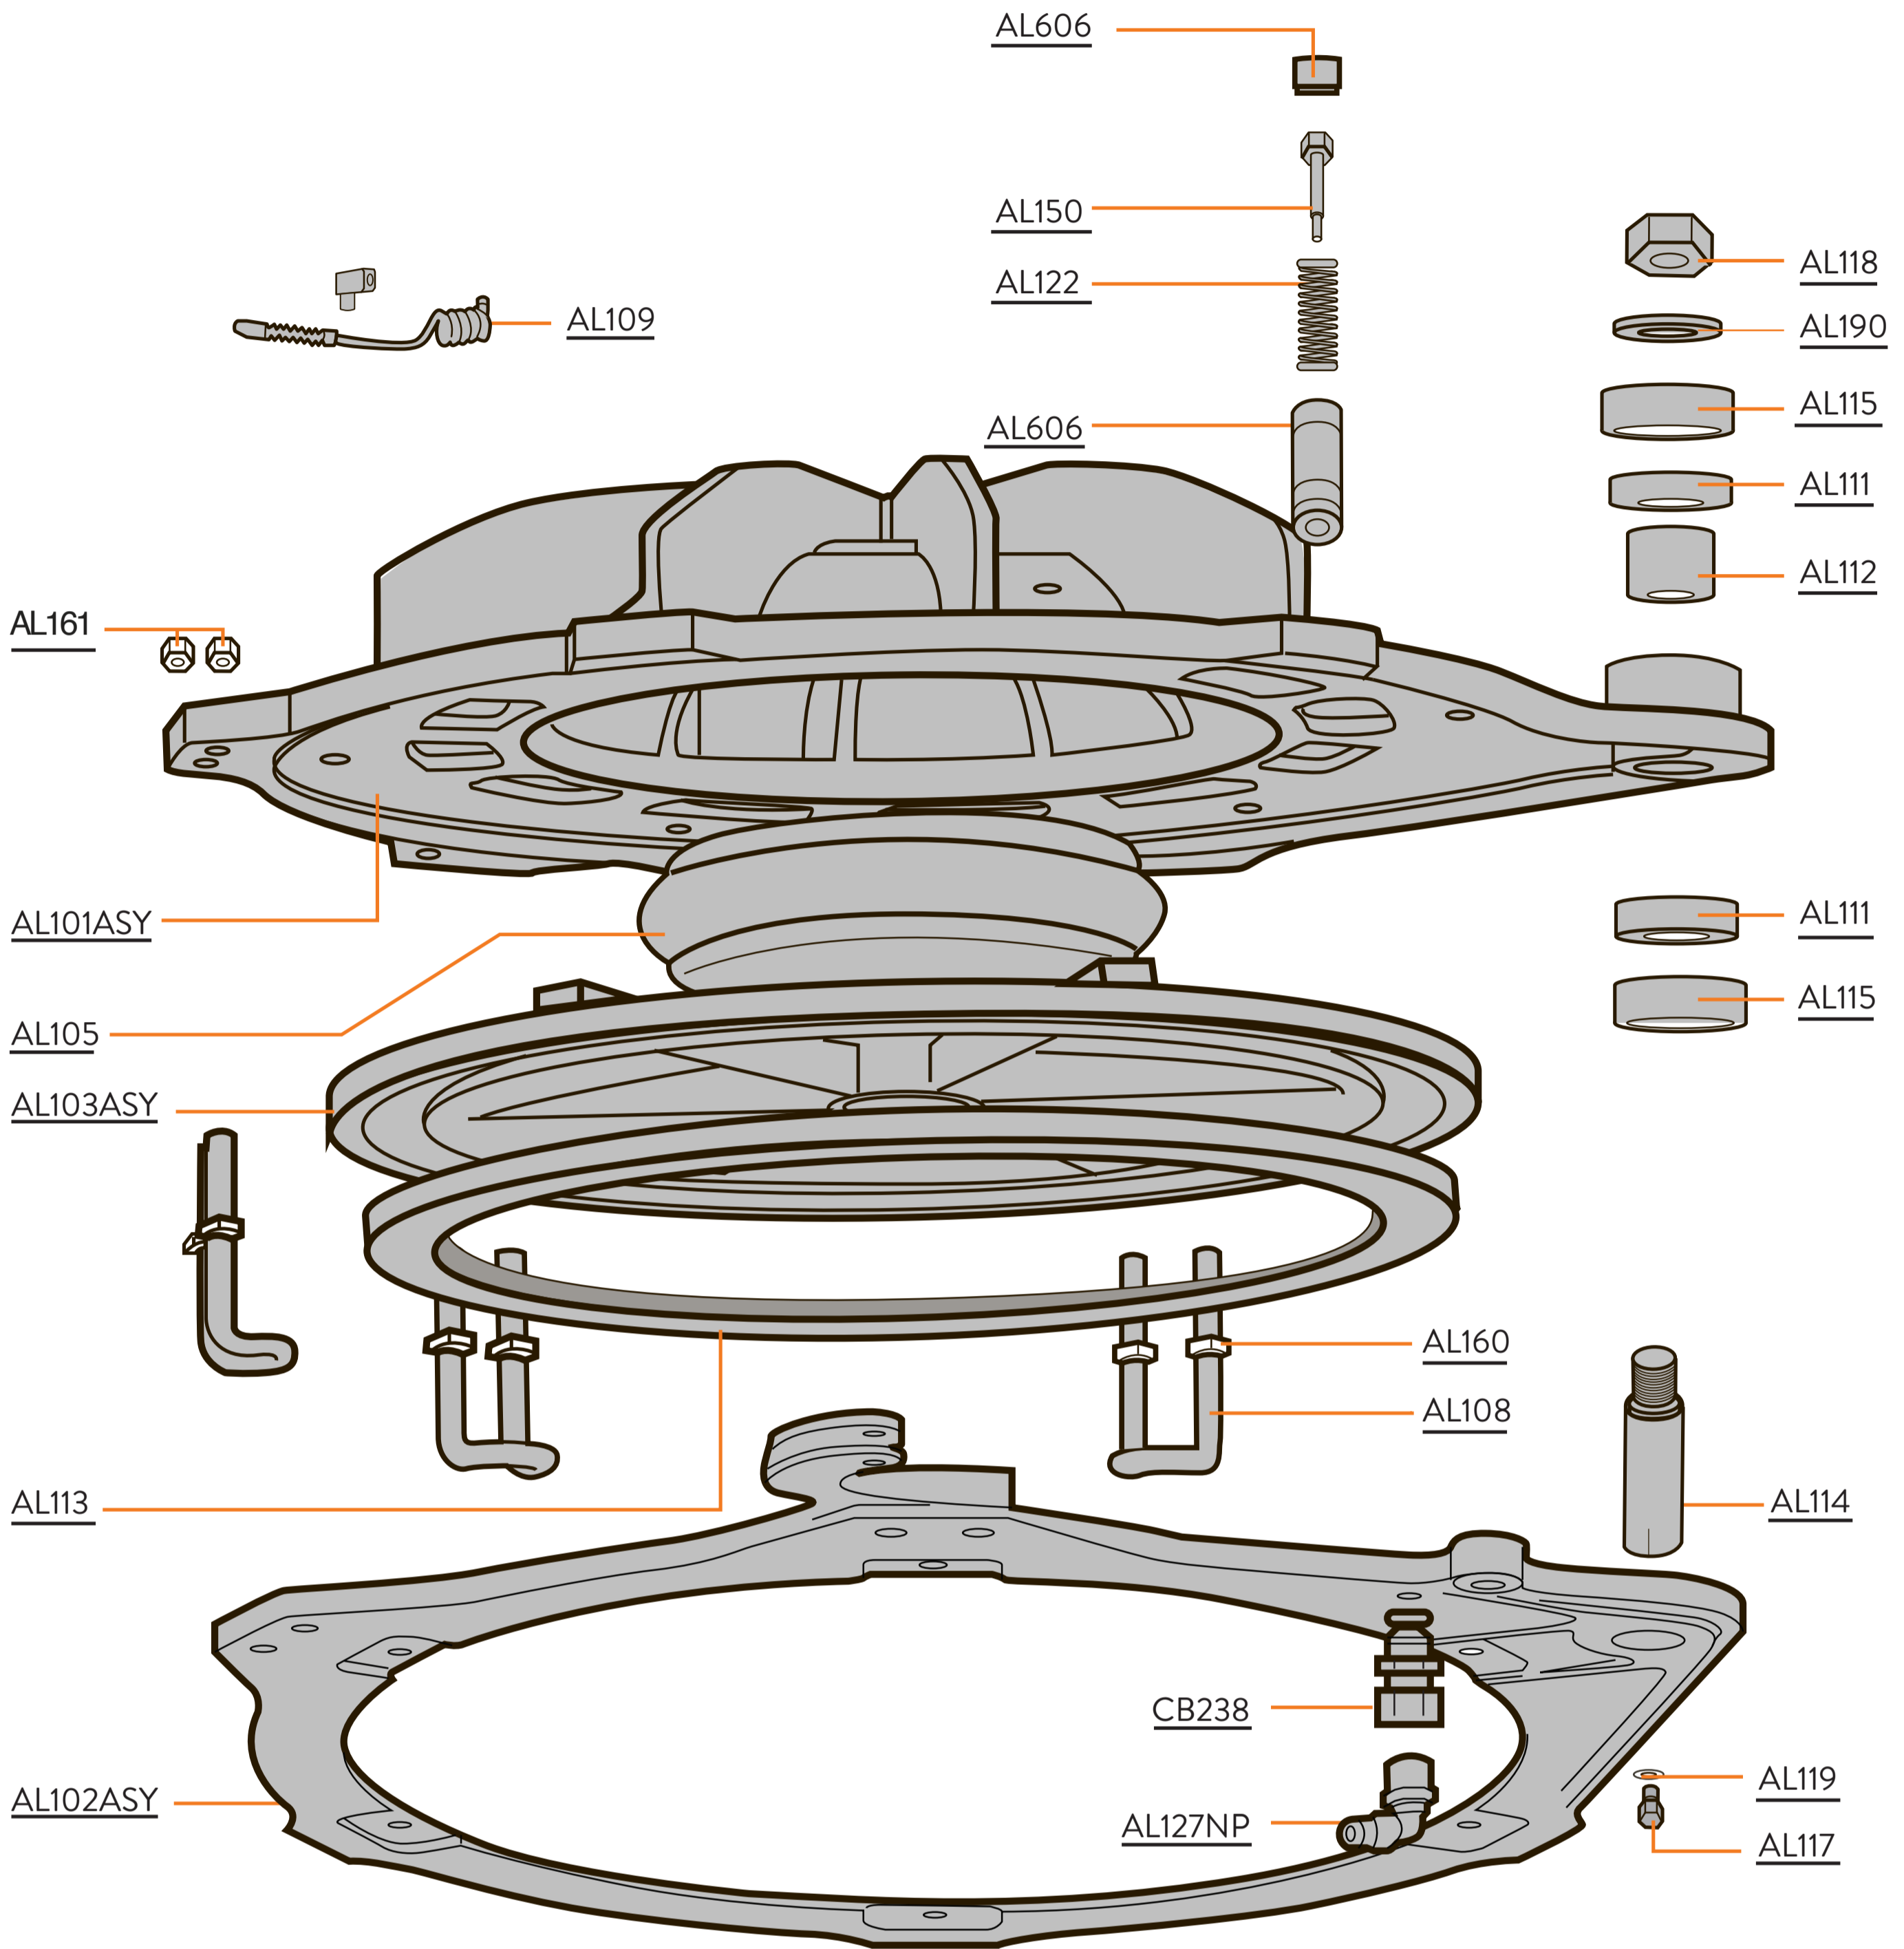

AUTOMATED SAFETY SYSTEM

AUTO LID PARTS

Click here to view Auto Lid at RMCEngineering.com

EXPLODED TOP VIEW

TOP ASSEMBLY VIEW